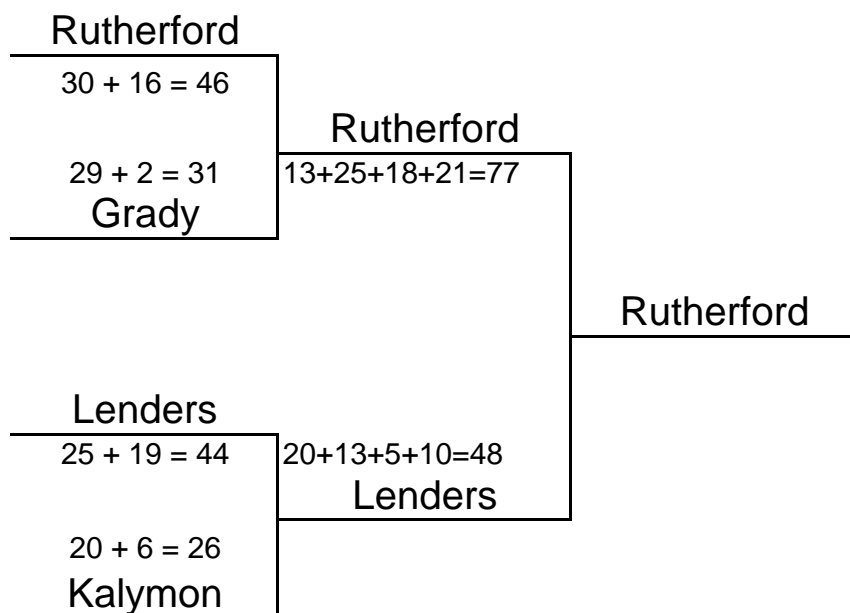

D2 Grand National Teams - Flight B - KO Stage

June 6, 2021

June 13/20, 2021

- | | | | | |
|-------------|----------------|----------------|-------------------|----------------|
| Rutherford: | Max Rutherford | Jane Jennings | Ann Shaw | David Eddy |
| Grady: | Eileen Grady | Norma Bond | Danielle Gosselin | Sherrill Bain |
| Lenders: | Jerry Lenders | Iain MacDonald | Graham Dixon | Russell Baird |
| Kalymon: | Basil Kalymon | Steve Roberts | Lyall McCurdy | Richard Watson |